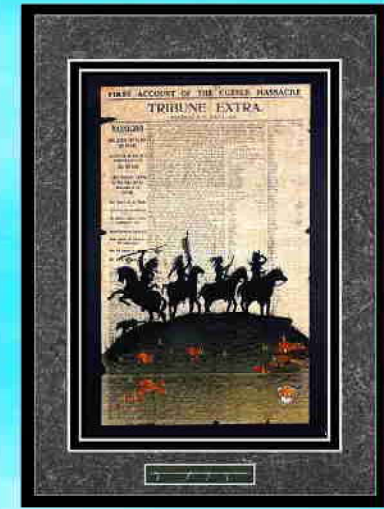

# *“NEIGHBORHOOD WATCH”*

**11" x 14" Black or Barn Wood Frame,  
with 6" x 9" Print & Black Matt.**

**Price \$ 55.00  
Shipping \$ 15.00**

**18" x 24" Black or Barn Wood Frame,  
with 12 3/4" x 18 3/4" print & Black Matt.**

**Price \$135.00  
Shipping \$ 25.00**

**18" x 24" Black or Barn Wood Frame,  
with 12 3/4" x 18 3/4" Print, Double  
Matt & Miniature Cultural Item.**

**Price \$155.00  
Shipping \$ 25.00**