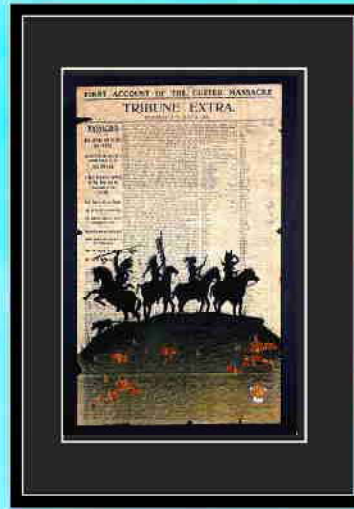

# *“NEIGHBORHOOD WATCH”*

**11" x 14" Black or Barn Wood Frame,  
with 6" x 9" Print & Black Matt.**

**Price \$ 55.00  
Shipping \$ 15.00**

**18" x 24" Black or Barn Wood Frame,  
with 12 3/4" x 18 3/4" print & Black Matt.**

**Price \$135.00  
Shipping \$ 25.00**

**18" x 24" Black or Barn Wood Frame,  
with 12 3/4" x 18 3/4" Print, Double  
Matt & Miniature Cultural Item.**

**Price \$155.00  
Shipping \$ 25.00**