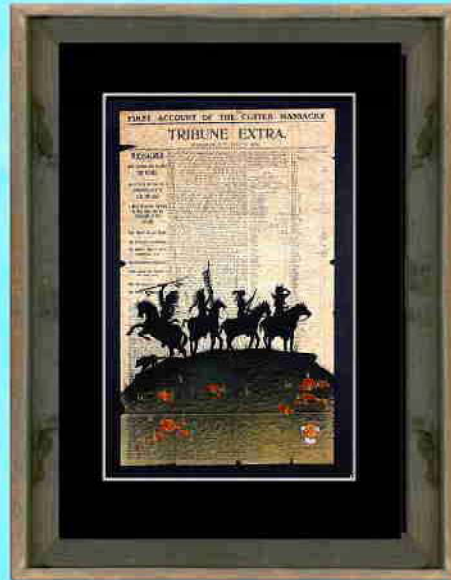

# *“NEIGHBORHOOD WATCH”*

**11" x 14" Black or Barn Wood Frame,  
with 6" x 9" Print & Black Matt.**

**Price \$ 55.00  
Shipping \$ 15.00**

**18" x 24" Black or Barn Wood Frame,  
with 12 3/4" x 18 3/4" print & Black Matt.**

**Price \$135.00  
Shipping \$ 25.00**

**18" x 24" Black or Barn Wood Frame,  
with 12 3/4" x 18 3/4" Print, Double  
Matt & Miniature Cultural Item.**

**Price \$155.00  
Shipping \$ 25.00**