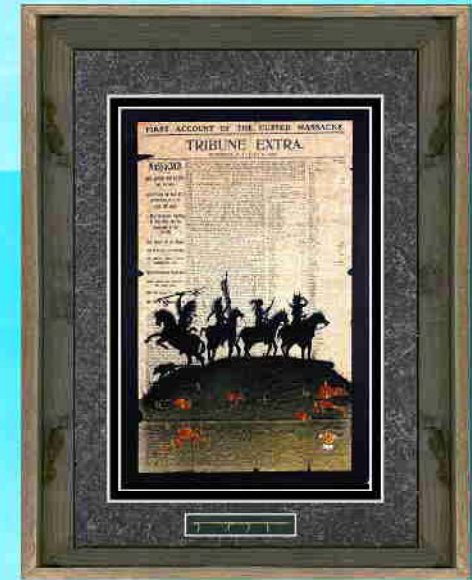

# *“NEIGHBORHOOD WATCH”*

**11" x 14" Black or Barn Wood Frame,  
with 6" x 9" Print & Black Matt.**

**Price \$ 55.00  
Shipping \$ 15.00**

**18" x 24" Black or Barn Wood Frame,  
with 12 3/4" x 18 3/4" print & Black Matt.**

**Price \$135.00  
Shipping \$ 25.00**

**18" x 24" Black or Barn Wood Frame,  
with 12 3/4" x 18 3/4" Print, Double  
Matt & Miniature Cultural Item.**

**Price \$155.00  
Shipping \$ 25.00**