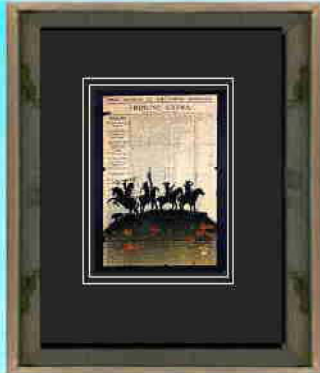

# *“NEIGHBORHOOD WATCH”*

**11" x 14" Black or Barn Wood Frame,  
with 6" x 9" Print & Black Matt.**

**Price \$ 55.00  
Shipping \$ 15.00**

**18" x 24" Black or Barn Wood Frame,  
with 12 3/4" x 18 3/4" print & Black Matt.**

**Price \$135.00  
Shipping \$ 25.00**

**18" x 24" Black or Barn Wood Frame,  
with 12 3/4" x 18 3/4" Print, Double  
Matt & Miniature Cultural Item.**

**Price \$155.00  
Shipping \$ 25.00**